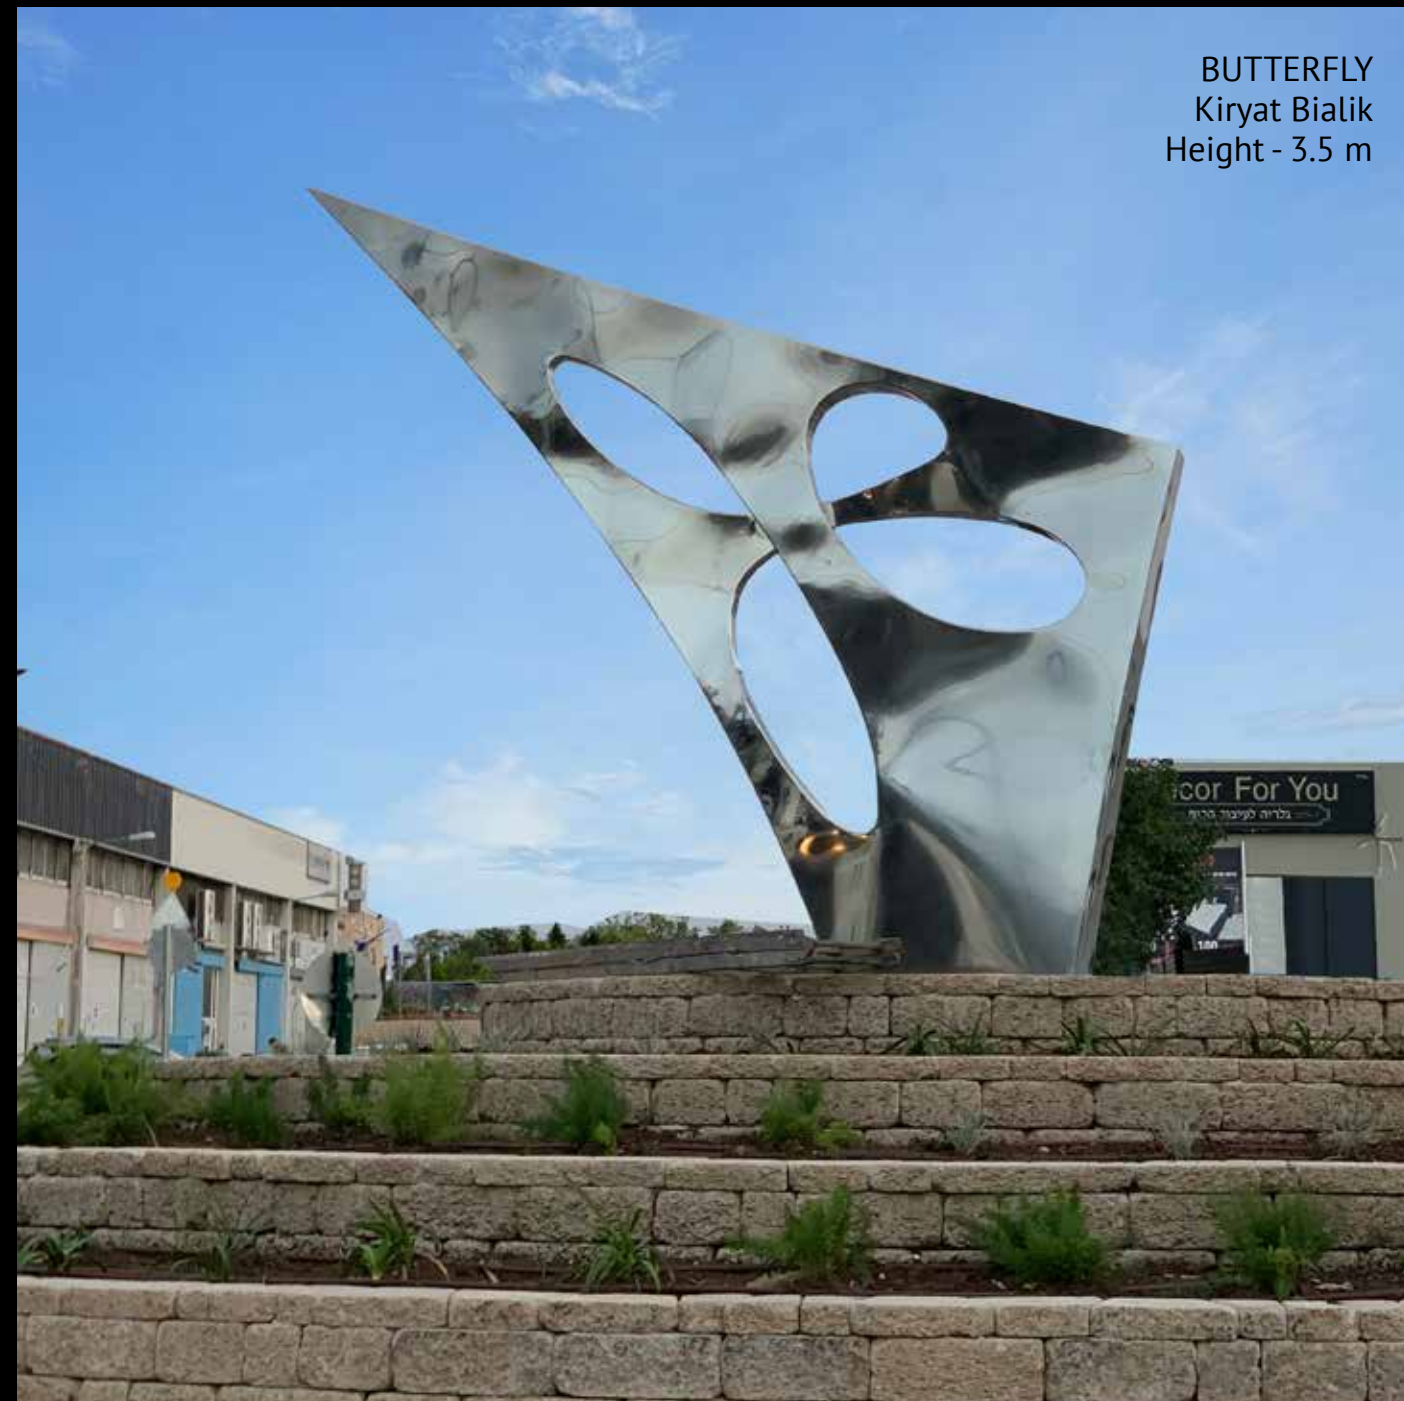

PILGRIMS TO JERUSALEM
Kiryat Yaarim
Height - 4.5 m

PILGRIMS TO JERUSALEM
Kiryat Yaarim
Height - 4.5 m

ARK OF THE COVENANT
Kiryat Yaarim
Height - 4.5 m

ARK OF THE COVENANT
Kiryat Yaarim
Height - 4.5 m

SEFER TORAH
Kiryat Yaarim
Height - 2.2 m