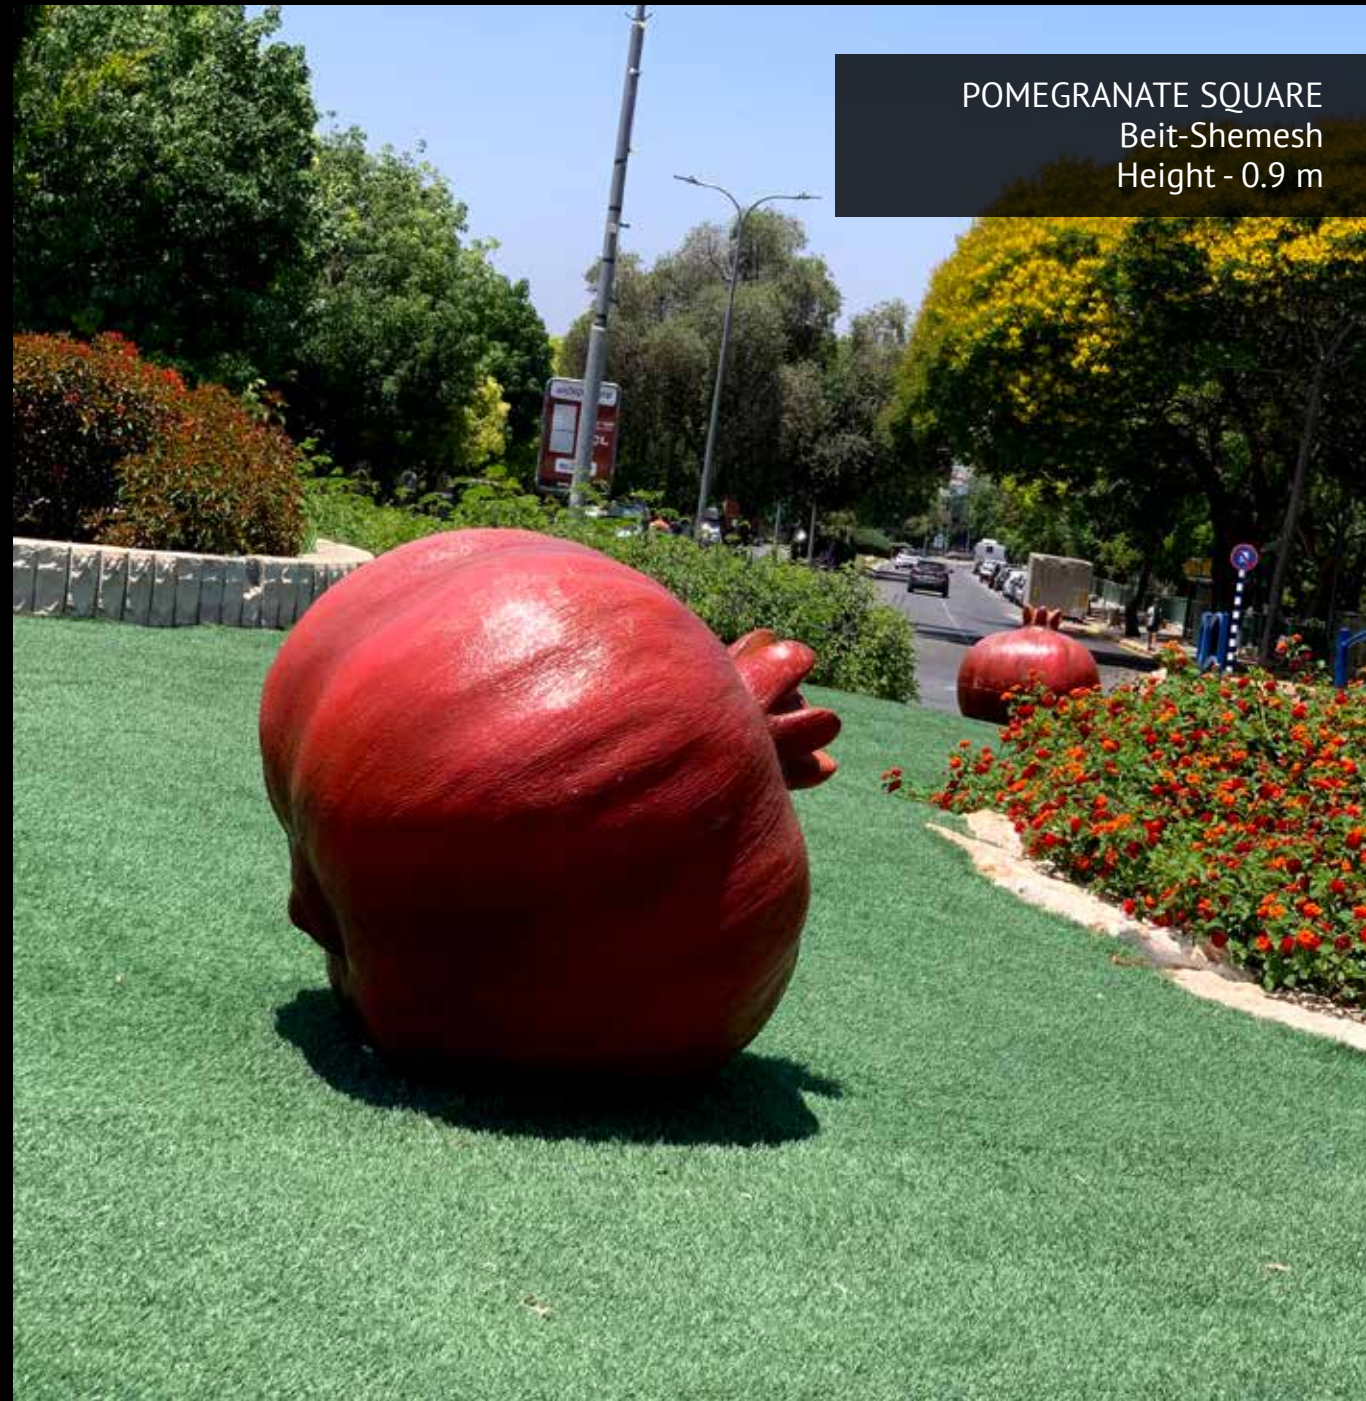

ORANGES
Ashkelon. Height - 1.3 m

ANEMONE
Ashkelon. Height - 2.2 m

FLOWER CUPS
Ashkelon
Height - 1.1 m

TREES IN THE SQUARE
Ashkelon
Height - 2 m

BLUE AND WHITE
Southern Industrial Area - Ashkelon
Height - 5 m