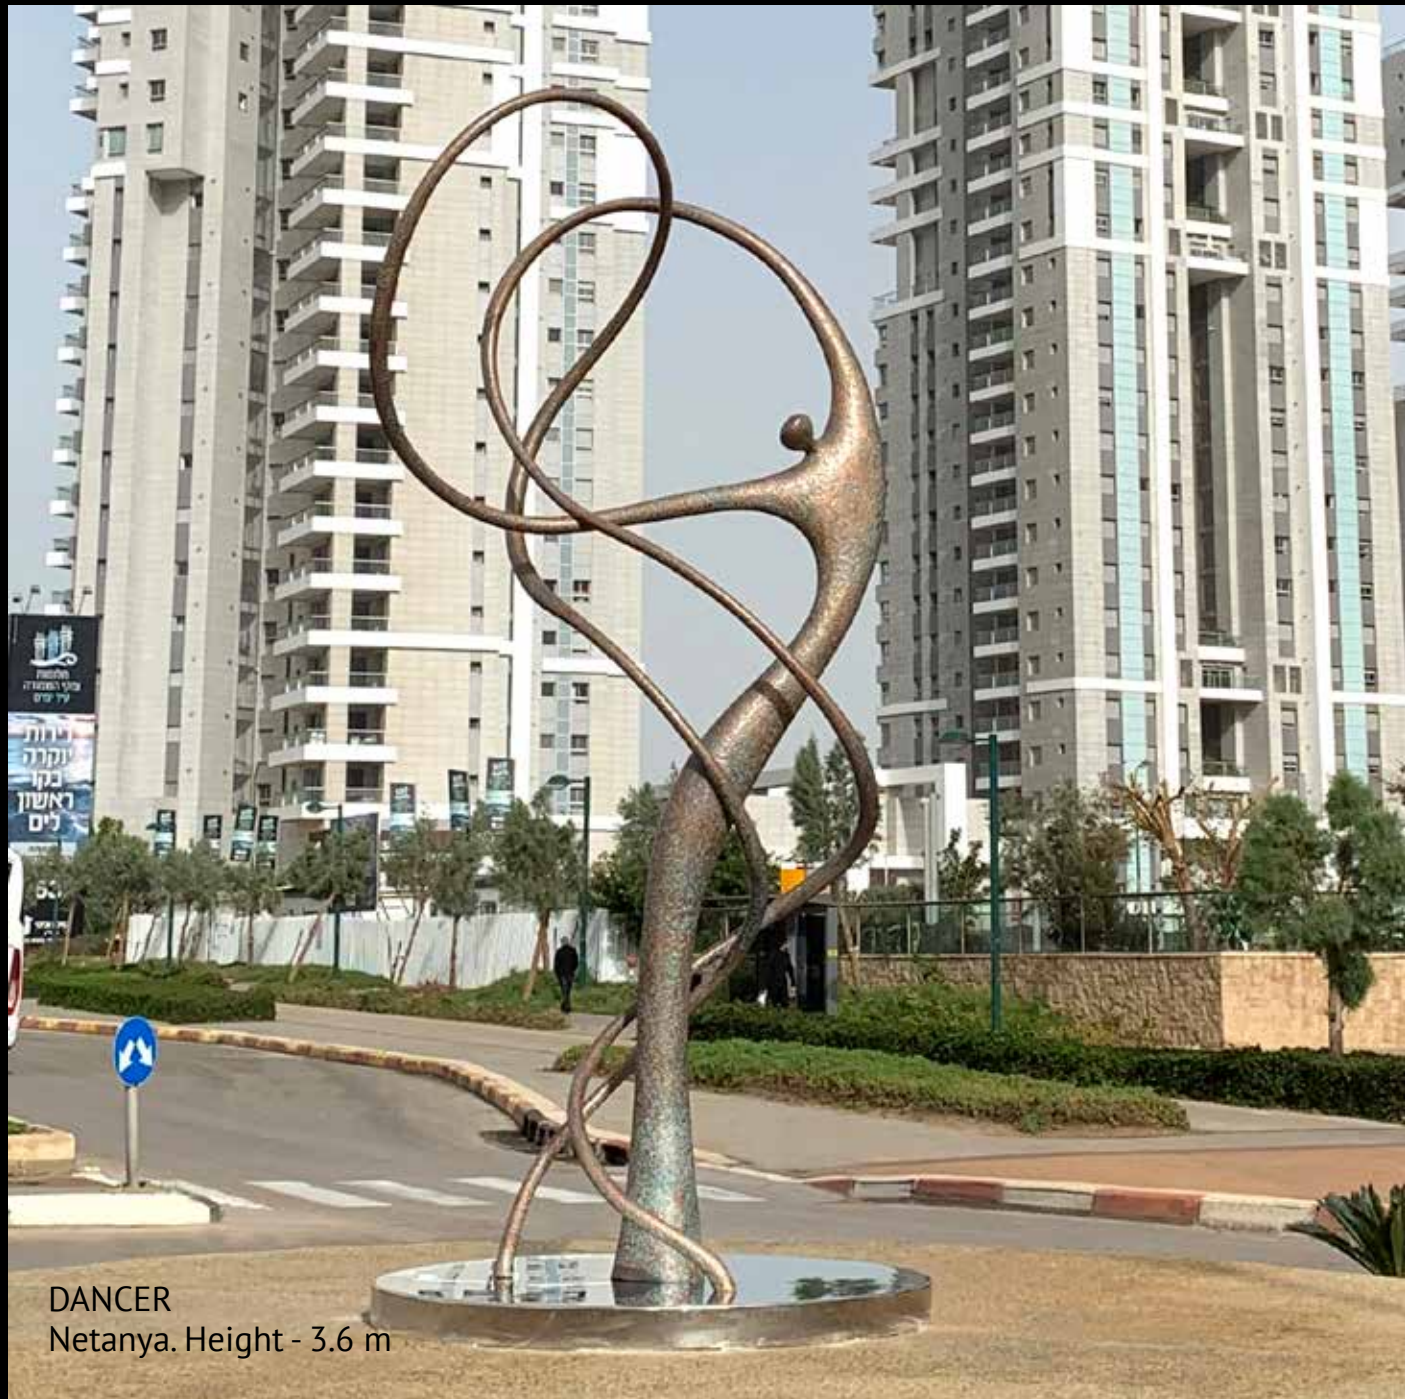

DANCER
Netanya. Height - 3.6 m