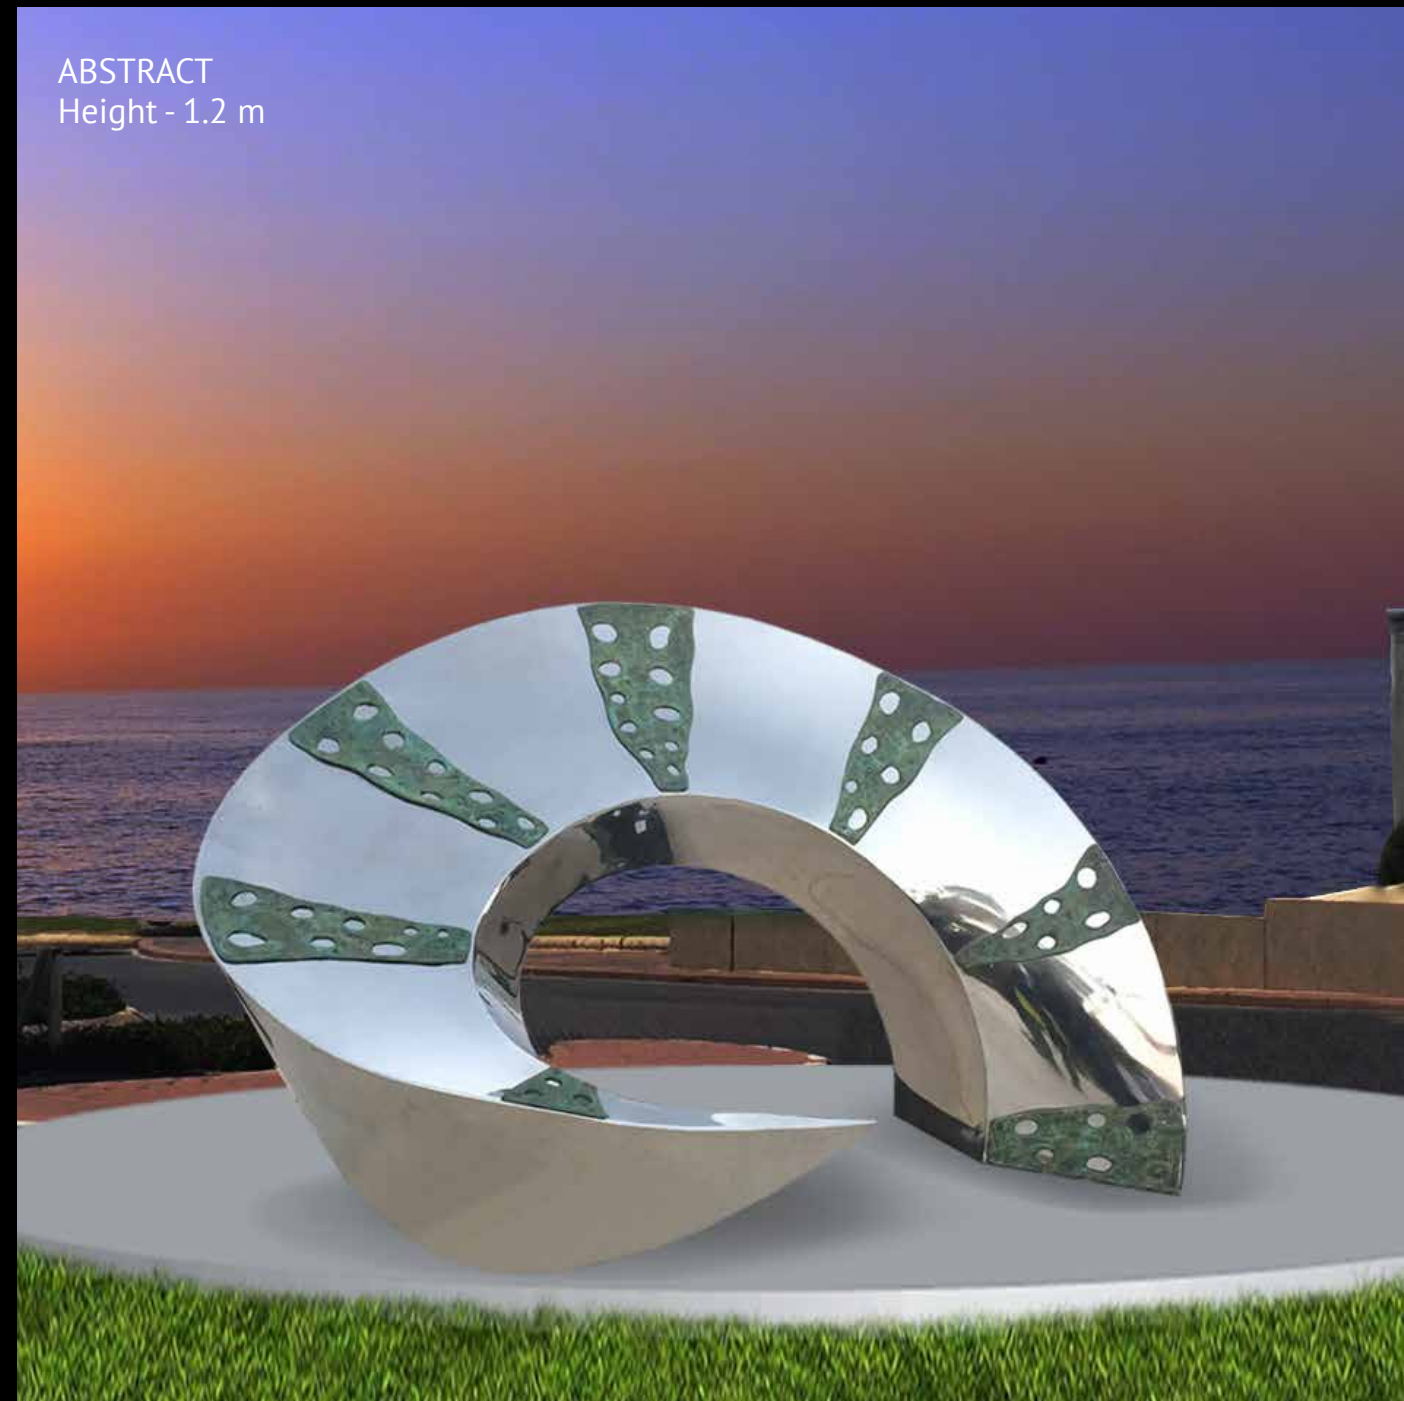

WAVES
Mamilla Mall - Jerusalem
Height - 0.6 m

MEGAPOLIS
Mamilla Mall - Jerusalem
Height - 3.3 m

PLAYS THE VIOLIN
Mamilla Mall
Jerusalem
Height - 0.8 m

VIOLIN
Mamilla Mall
Jerusalem
Height - 1 m

WOMAN
Mamilla Mall
Jerusalem
Height - 0.27 m

ABSTRACT
Height - 1.2 m

A MUSICAL HORSE
Height - 2.8 m
Width - 2.1 m

SUNSET
Beit-Shemesh
Height - 3.2 m

SURFER
Netania
Height - 2.3 m

RON ITSHAK
Netania
Height - 2.3 m

ENTRANCE TO A REGIONAL COUNCIL
Bir Hadage