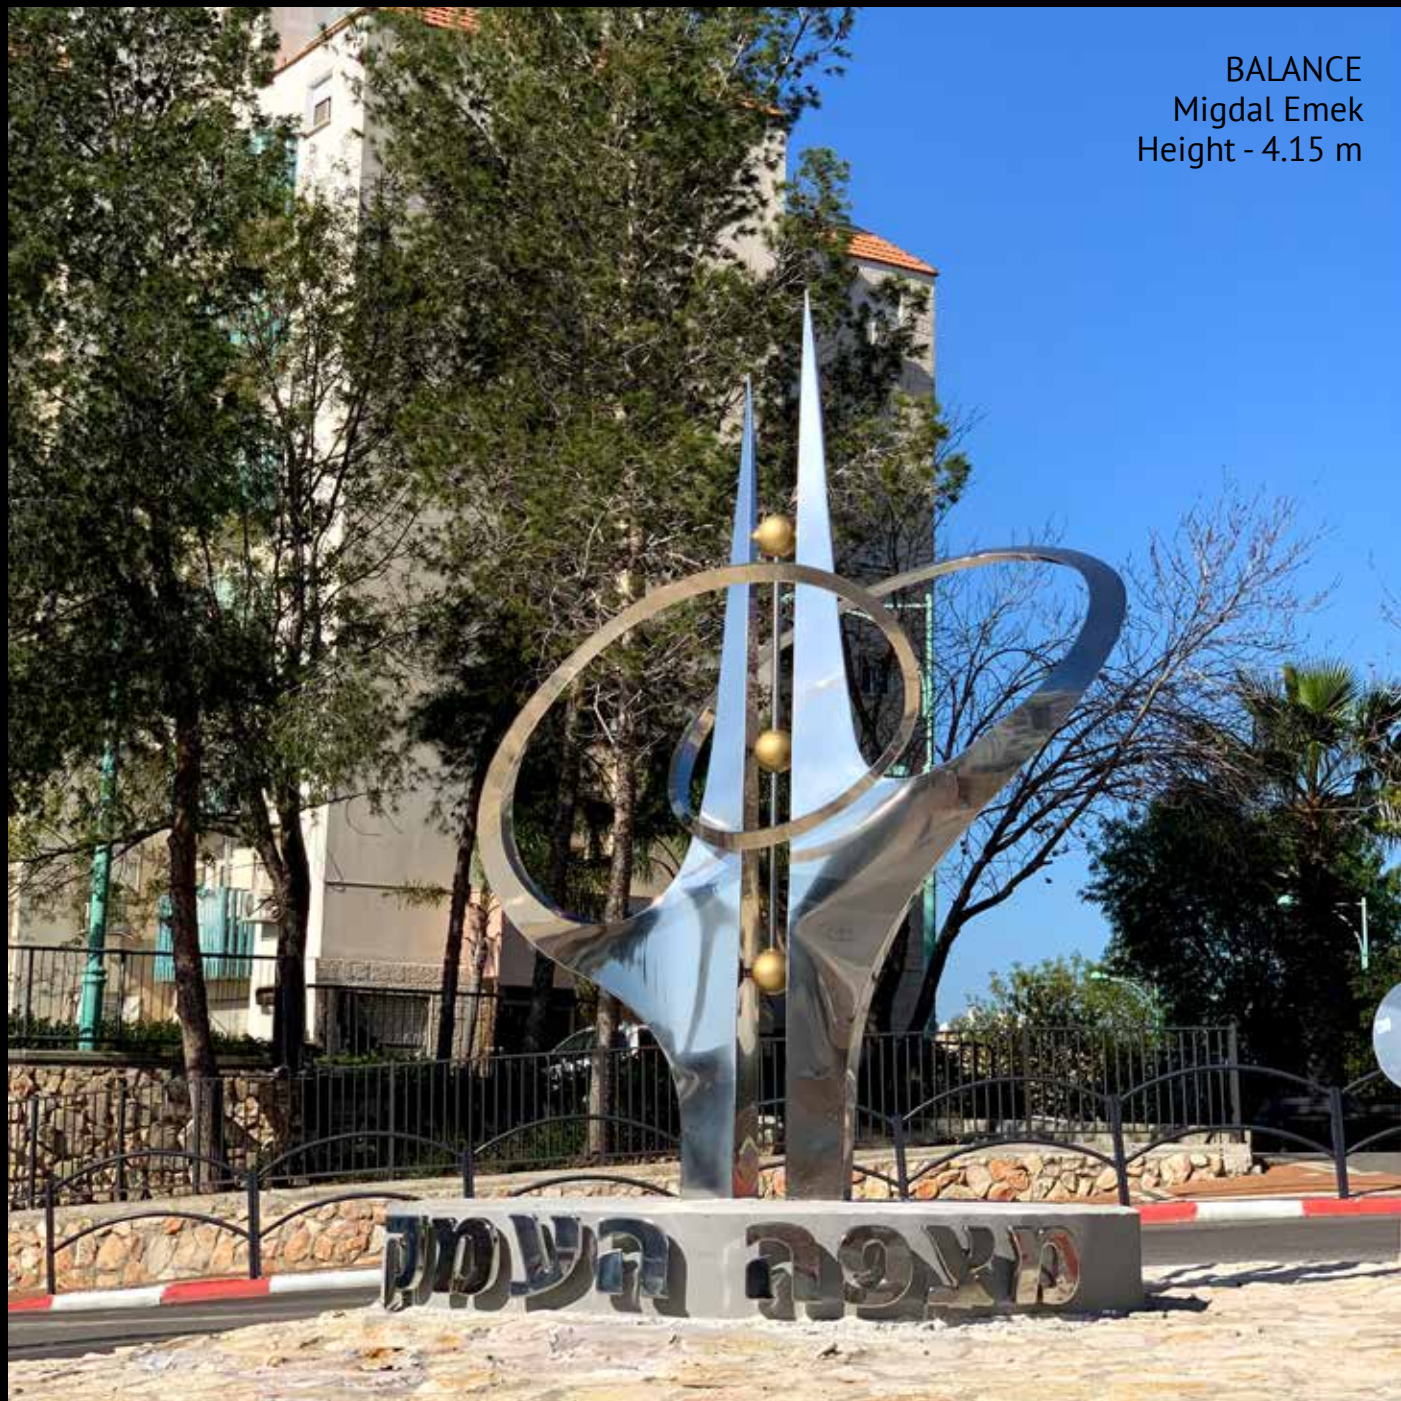

FLIGHT
Entrance to Migdal Haemek.
Height - 4.5 m

YAD LEBANIM
Migdal Haemek.
Height - 4.3 m

I LOVE
Migdal Haemek.
Height - 1.8 m

BALANCE
Migdal Emek
Height - 4.15 m

ROTARY
Ashkelon
Height - 2 m

GRAPE
Kiryat Gat.
Height - 4 m

GRAPE
Kiryat Gat.
Height - 4 m

FAMILY
Or Yehuda
Height - 5 m

FAMILY
Or Yehuda
Height - 5 m

GATEWAY TO THE MEDITERRANEAN SEA
Ashkelon
Height - 6.8 m

VIOLIN
Kiryat Yaarim
Height - 3.5 m

VIOLIN
Kiryat Yaarim
Height - 3.5 m