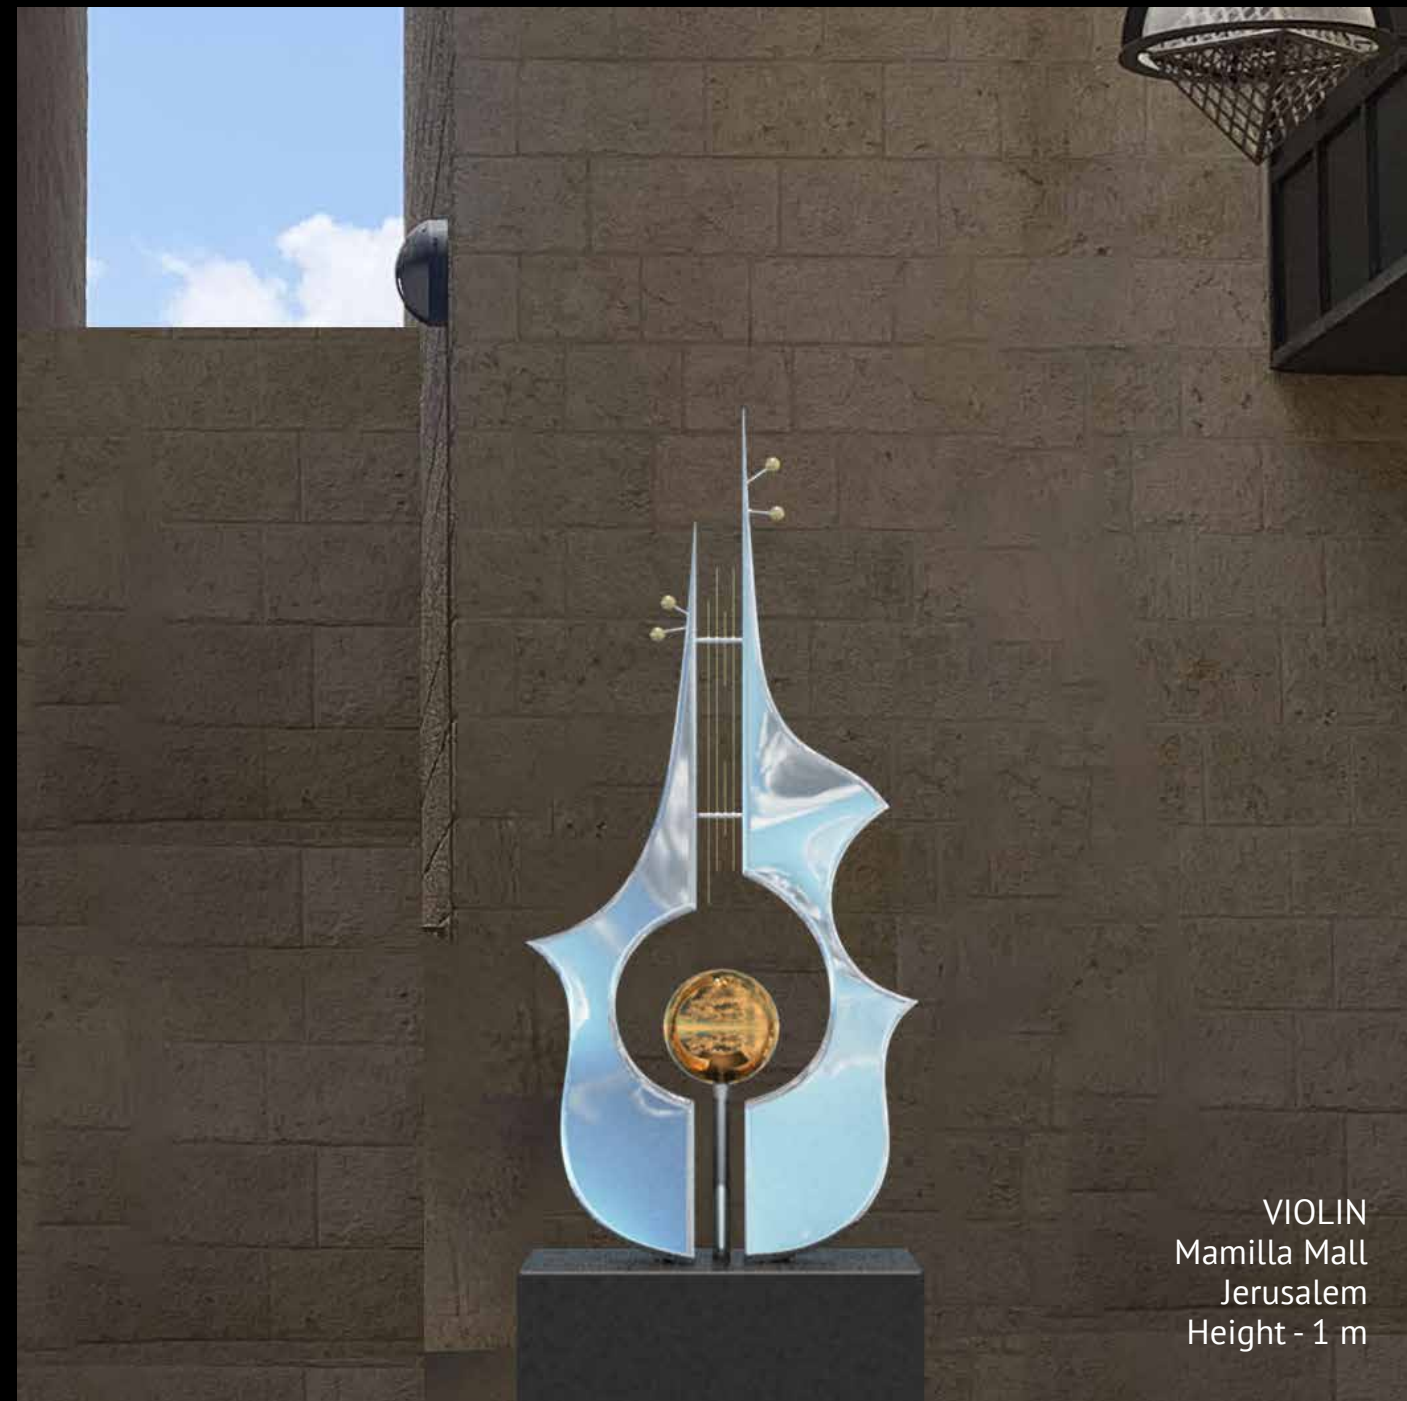

LOVERS
Mamilla Mall - Jerusalem
Height - 3.5 m

PIGEONS IN PUDDLES
Mamilla Mall - Jerusalem
Height - 1.3 m

DANCER
Mamilla Mall - Jerusalem
Height - 3.5 m

GOLDEN SHEEP
Mamilla Mall - Jerusalem
Height - 1.8 m

WAVES
Mamilla Mall - Jerusalem
Height - 0.6 m

MEGAPOLIS
Mamilla Mall - Jerusalem
Height - 3.3 m

PLAYS THE VIOLIN
Mamilla Mall
Jerusalem
Height - 0.8 m

VIOLIN
Mamilla Mall
Jerusalem
Height - 1 m

WOMAN
Mamilla Mall
Jerusalem
Height - 0.27 m

ABSTRACT
Height - 1.2 m

A MUSICAL HORSE
Height - 2.8 m
Width - 2.1 m

SUNSET
Beit-Shemesh
Height - 3.2 m

SURFER
Netania
Height - 2.3 m

RON ITSHAK
Netania
Height - 2.3 m

ENTRANCE TO A REGIONAL COUNCIL
Bir Hadage