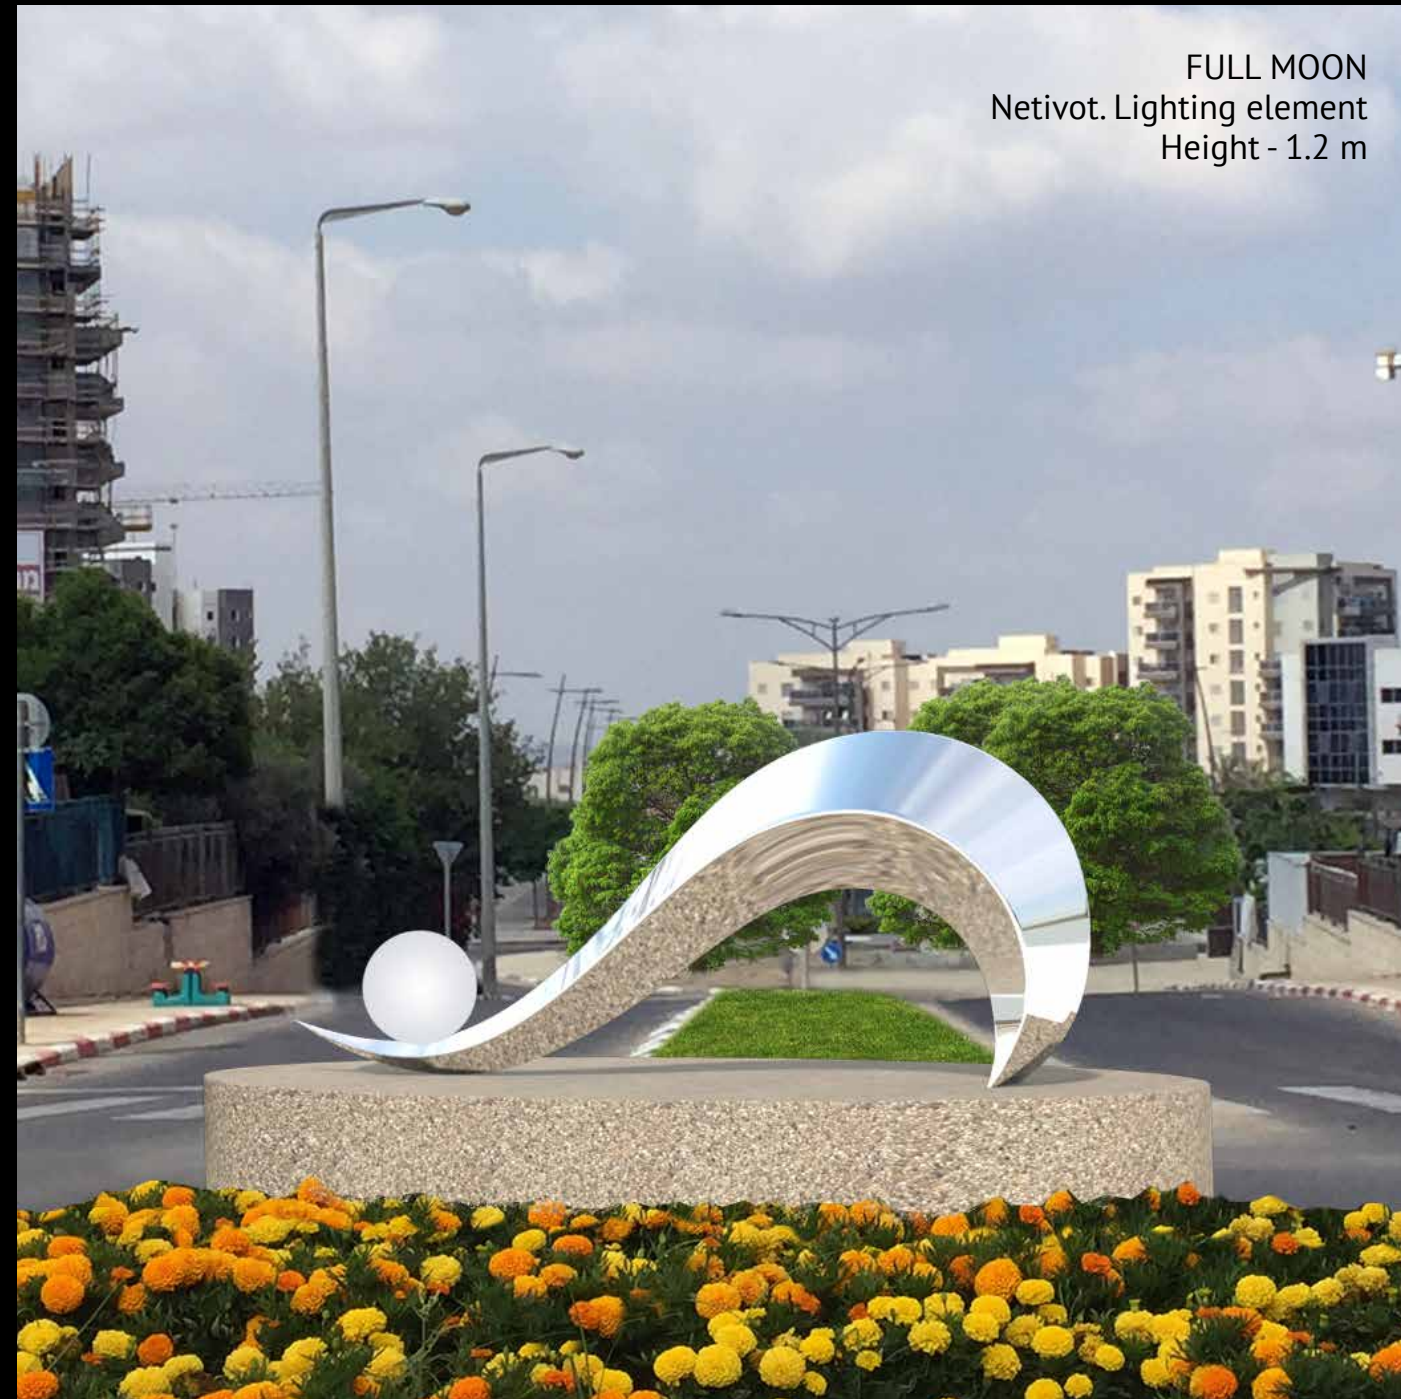

FULL MOON
Netivot. Lighting element
Height - 1.2 m