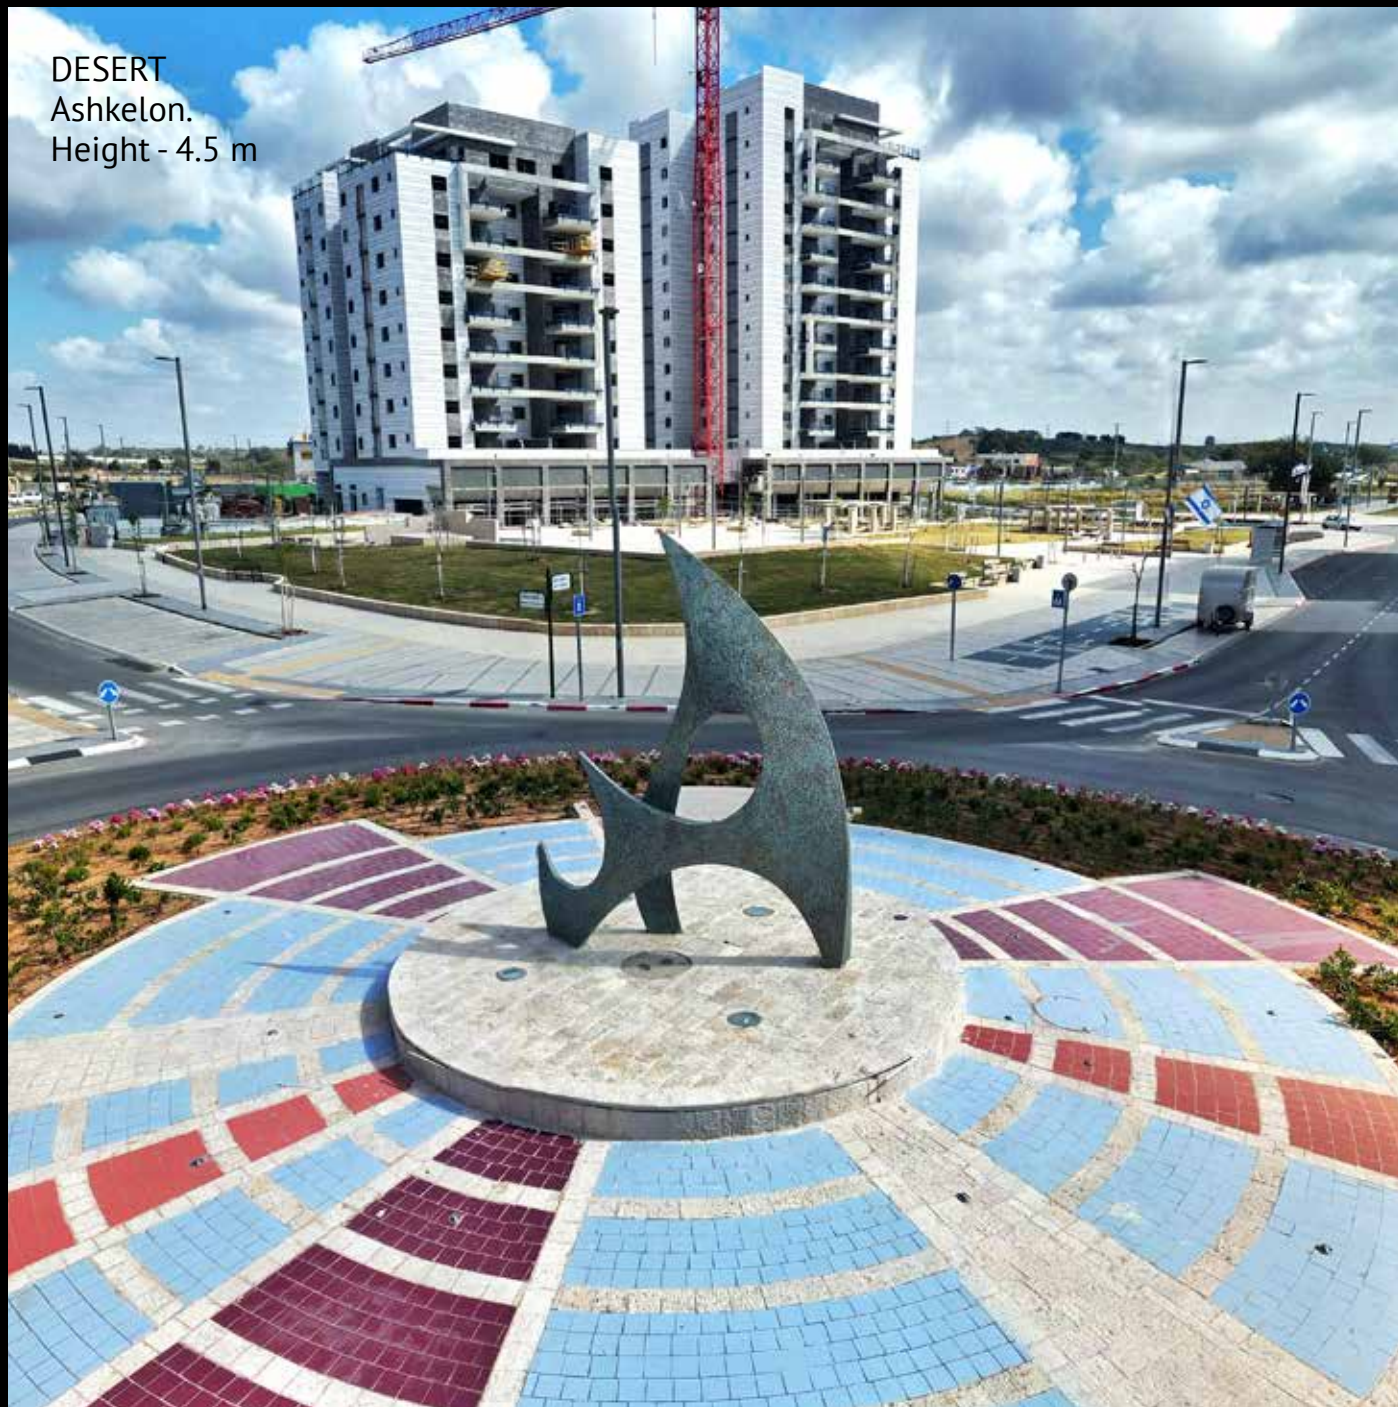

VIOLIN AND MOON
named after the late singer Zohar Argov
Ramle. Height - 4.3 m

MEGAPOLIS
Ashkelon. Height - 7 m

MEGAPOLIS
Ashkelon. Height - 7 m

DESERT
Ashkelon.
Height - 4.5 m

DESERT
Ashkelon.
Height - 4.5 m