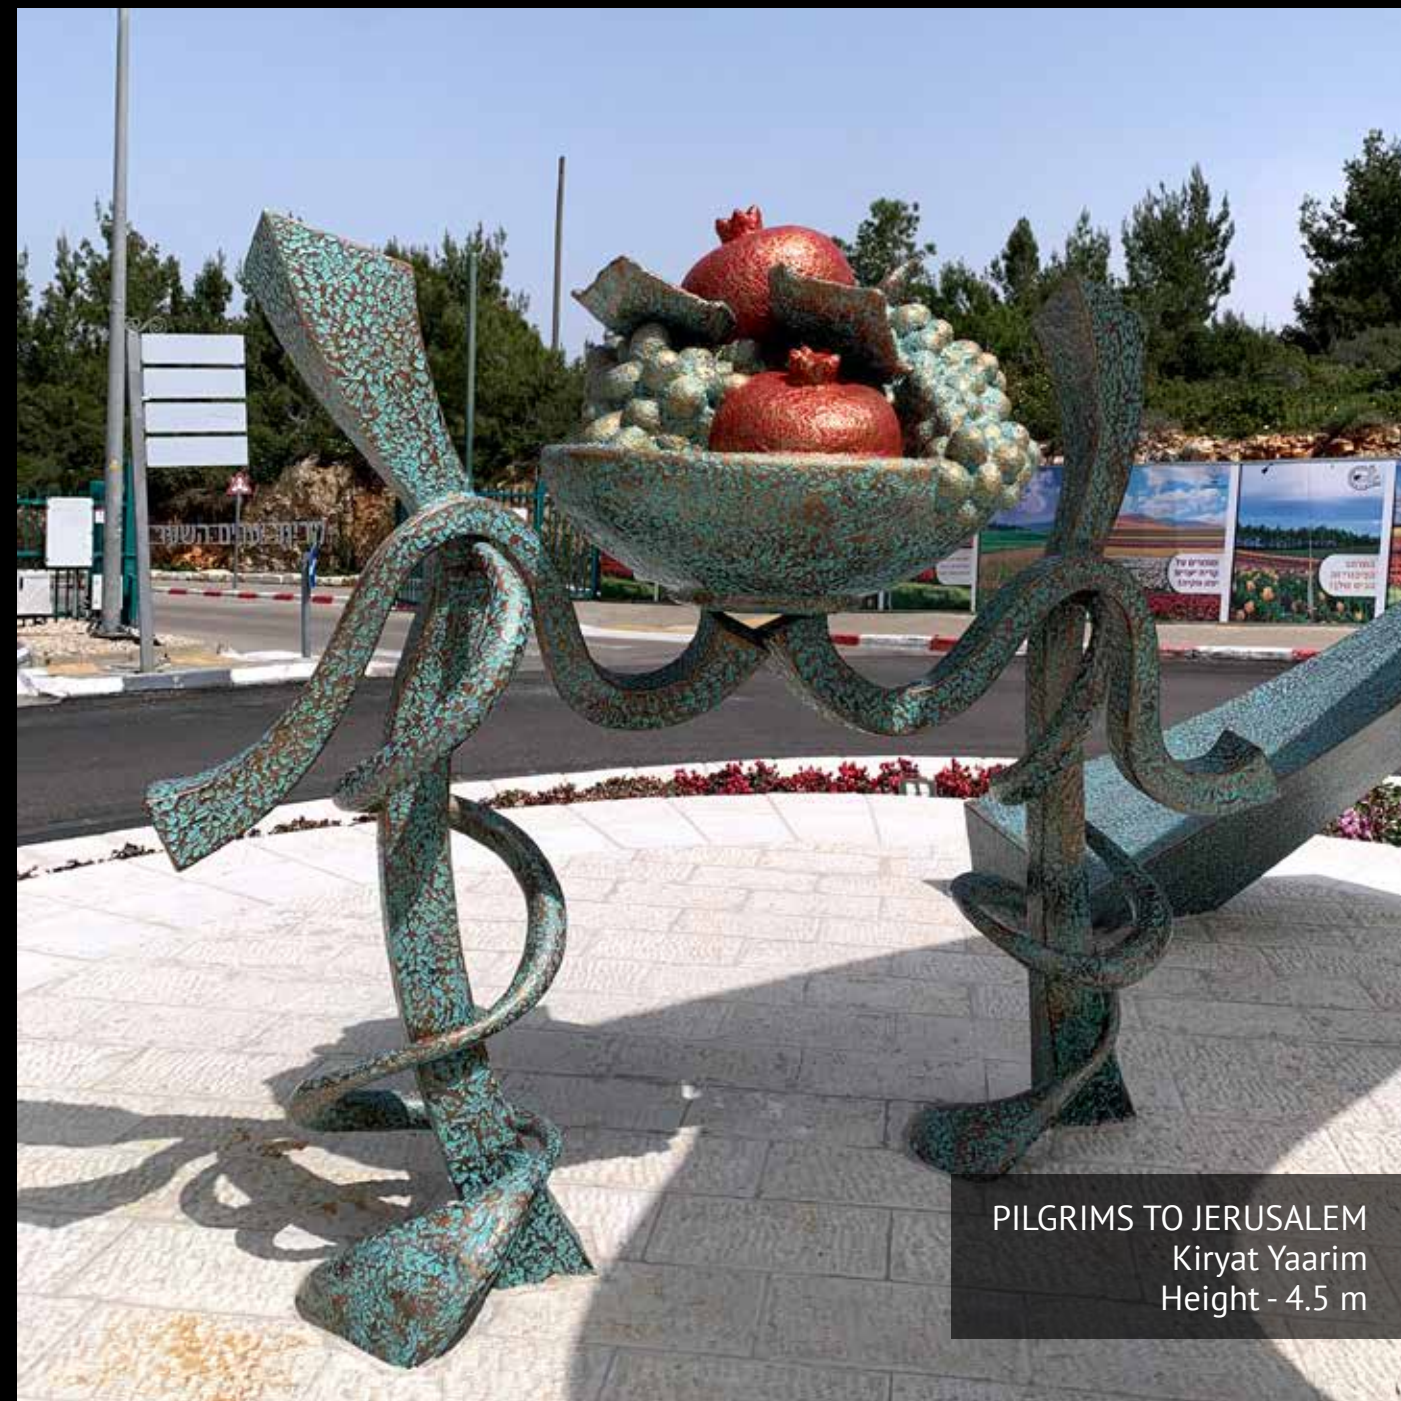

PILGRIMS TO JERUSALEM
Kiryat Yaarim
Height - 4.5 m