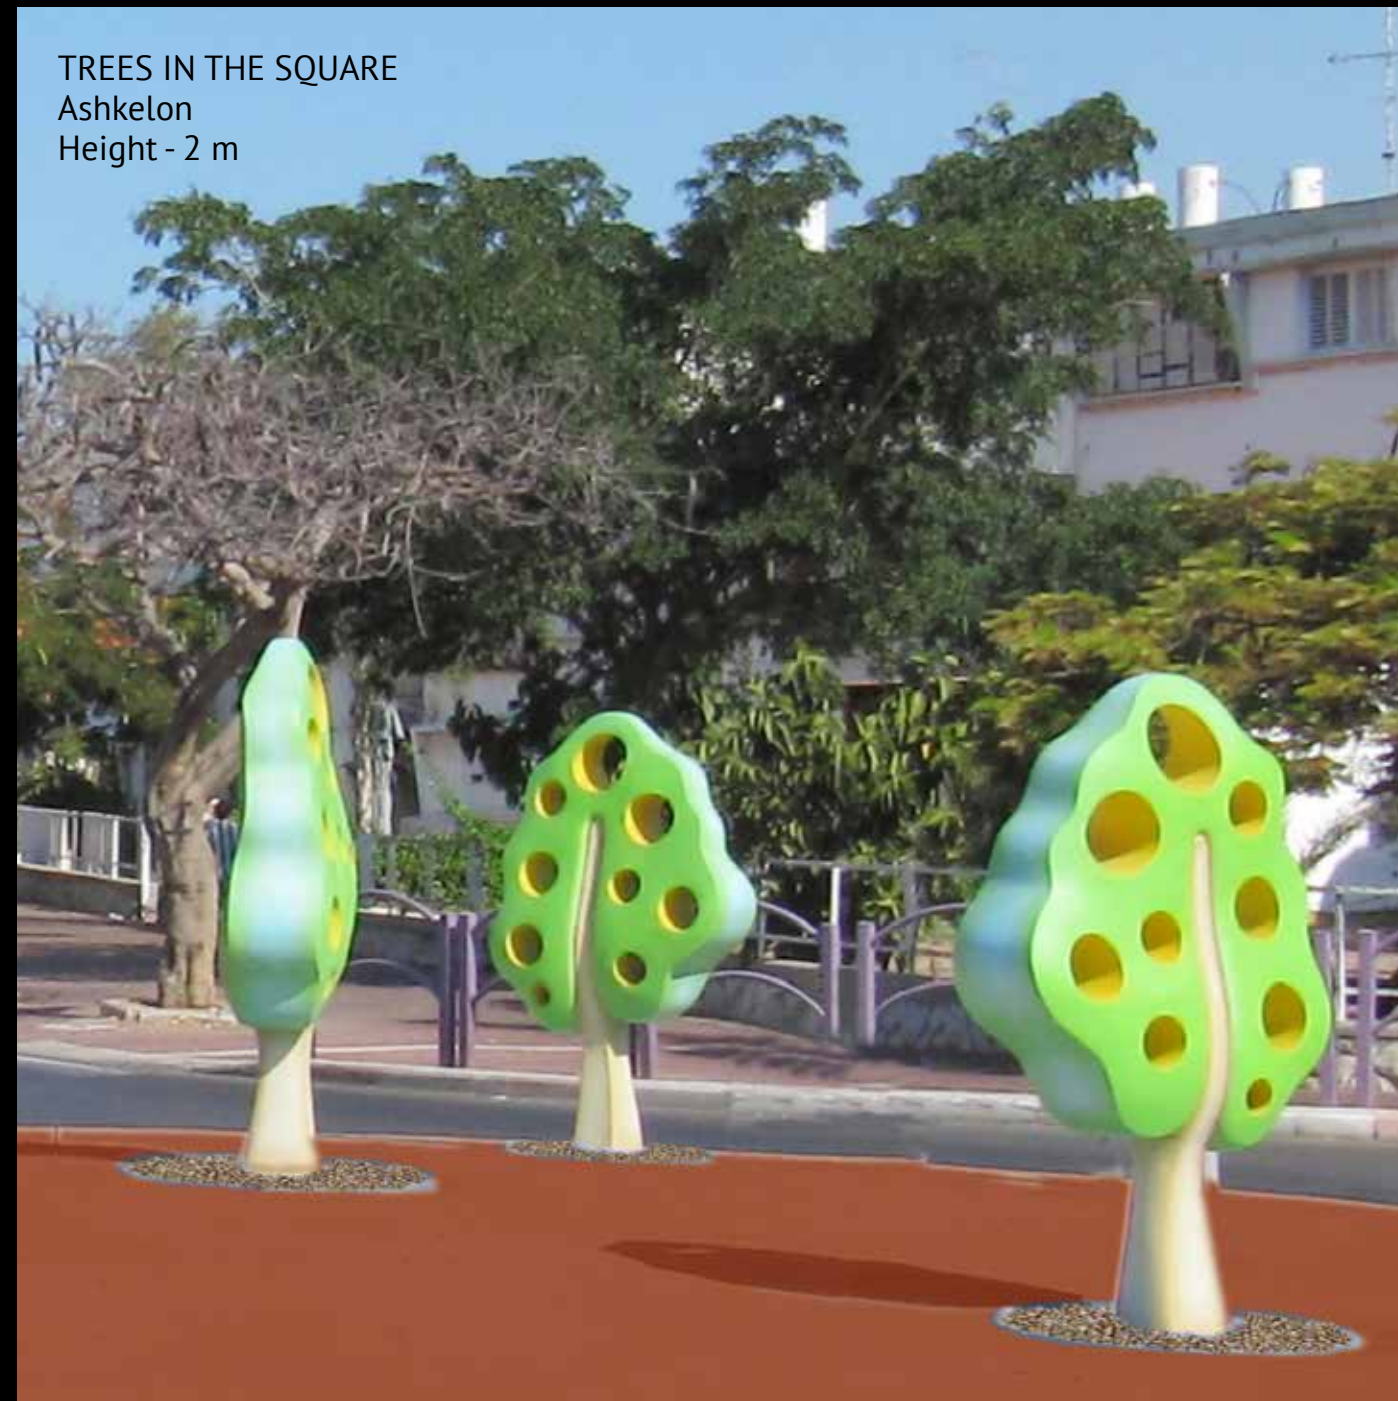

MUSHROOM SQUARE
Ashkelon. Composition diameter - 200 cm
Mushroom heights - 120 cm | 60 cm | 40 cm | 30 cm

MUSHROOM CLUSTER
Margalit St. - Jerusalem

POMEGRANATE SQUARE
Beit-Shemesh
Height - 0.9 m

POMEGRANATE SQUARE
Beit-Shemesh
Height - 0.9 m

ORANGES
Ashkelon. Height - 1.3 m

ANEMONE
Ashkelon. Height - 2.2 m

FLOWER CUPS
Ashkelon
Height - 1.1 m

TREES IN THE SQUARE
Ashkelon
Height - 2 m

BLUE AND WHITE
Southern Industrial Area - Ashkelon
Height - 5 m

FLOTILLA
Length of each boat - 5.4 m

CITY
Height - 3.5 m

LAKES
Entrance to Agamim - Netanya
Height - 2.3 m

TECHNOLOGY
Height - 2 m

HAMSA AND DOVE
Height - 5.3 m

BLESSING OF HEAVEN
Height - 5.5 m

SPRING RAIN
Height - 5.5 m